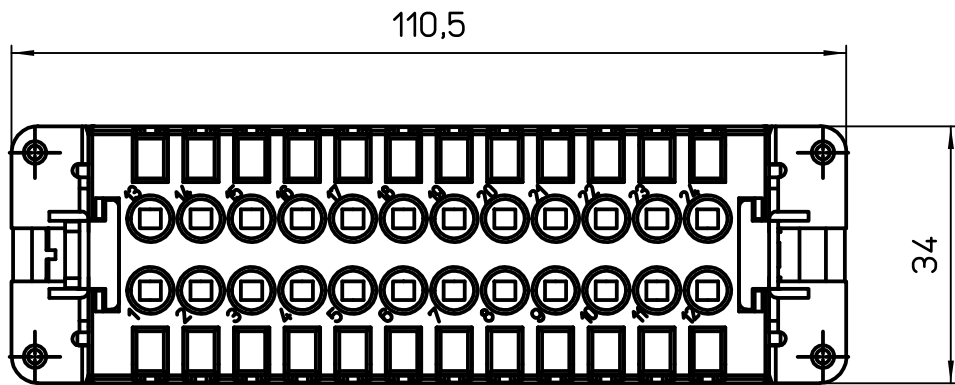

Diritti riservati All rights reserved

Date 15/05/19	CSHF 24 SN SQUICH female insert, silver contacts, spring, 24P 16A 500V	Scale	
Sign. B. Pitasi		1:1	