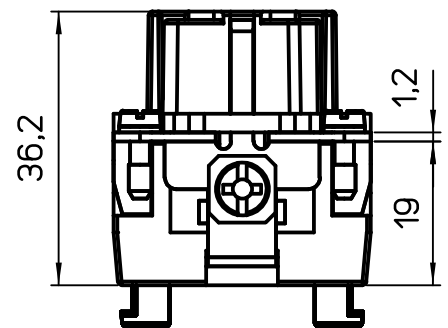

Diritti riservati All rights reserved

Date 15/05/19	CSHF 24 SN SQUICH female insert, silver contacts, spring, 24P 16A 500V	Scale	
Sign. B. Pitasi		1:1	