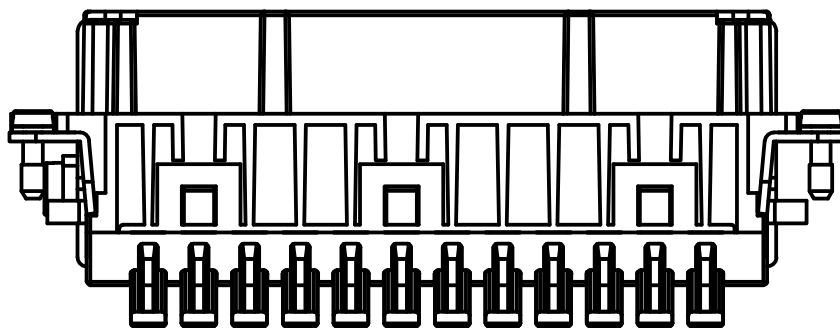

Diritti riservati All rights reserved

Date 15/05/19	CSHF 24 SN SQUICH female insert, silver contacts, spring, 24P 16A 500V	Scale	
Sign. B. Pitasi		1:1	