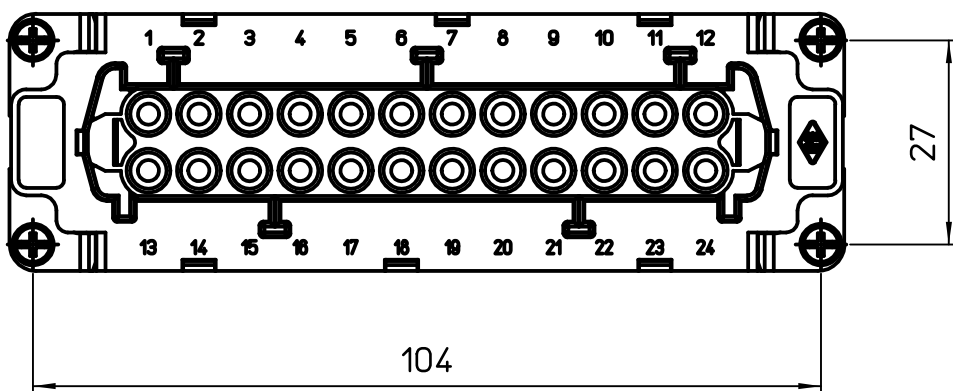

Diritti riservati All rights reserved

Date 15/05/19	CSHF 24 SN SQUICH female insert, silver contacts, spring, 24P 16A 500V	Scale	
Sign. B. Pitasi		1:1	